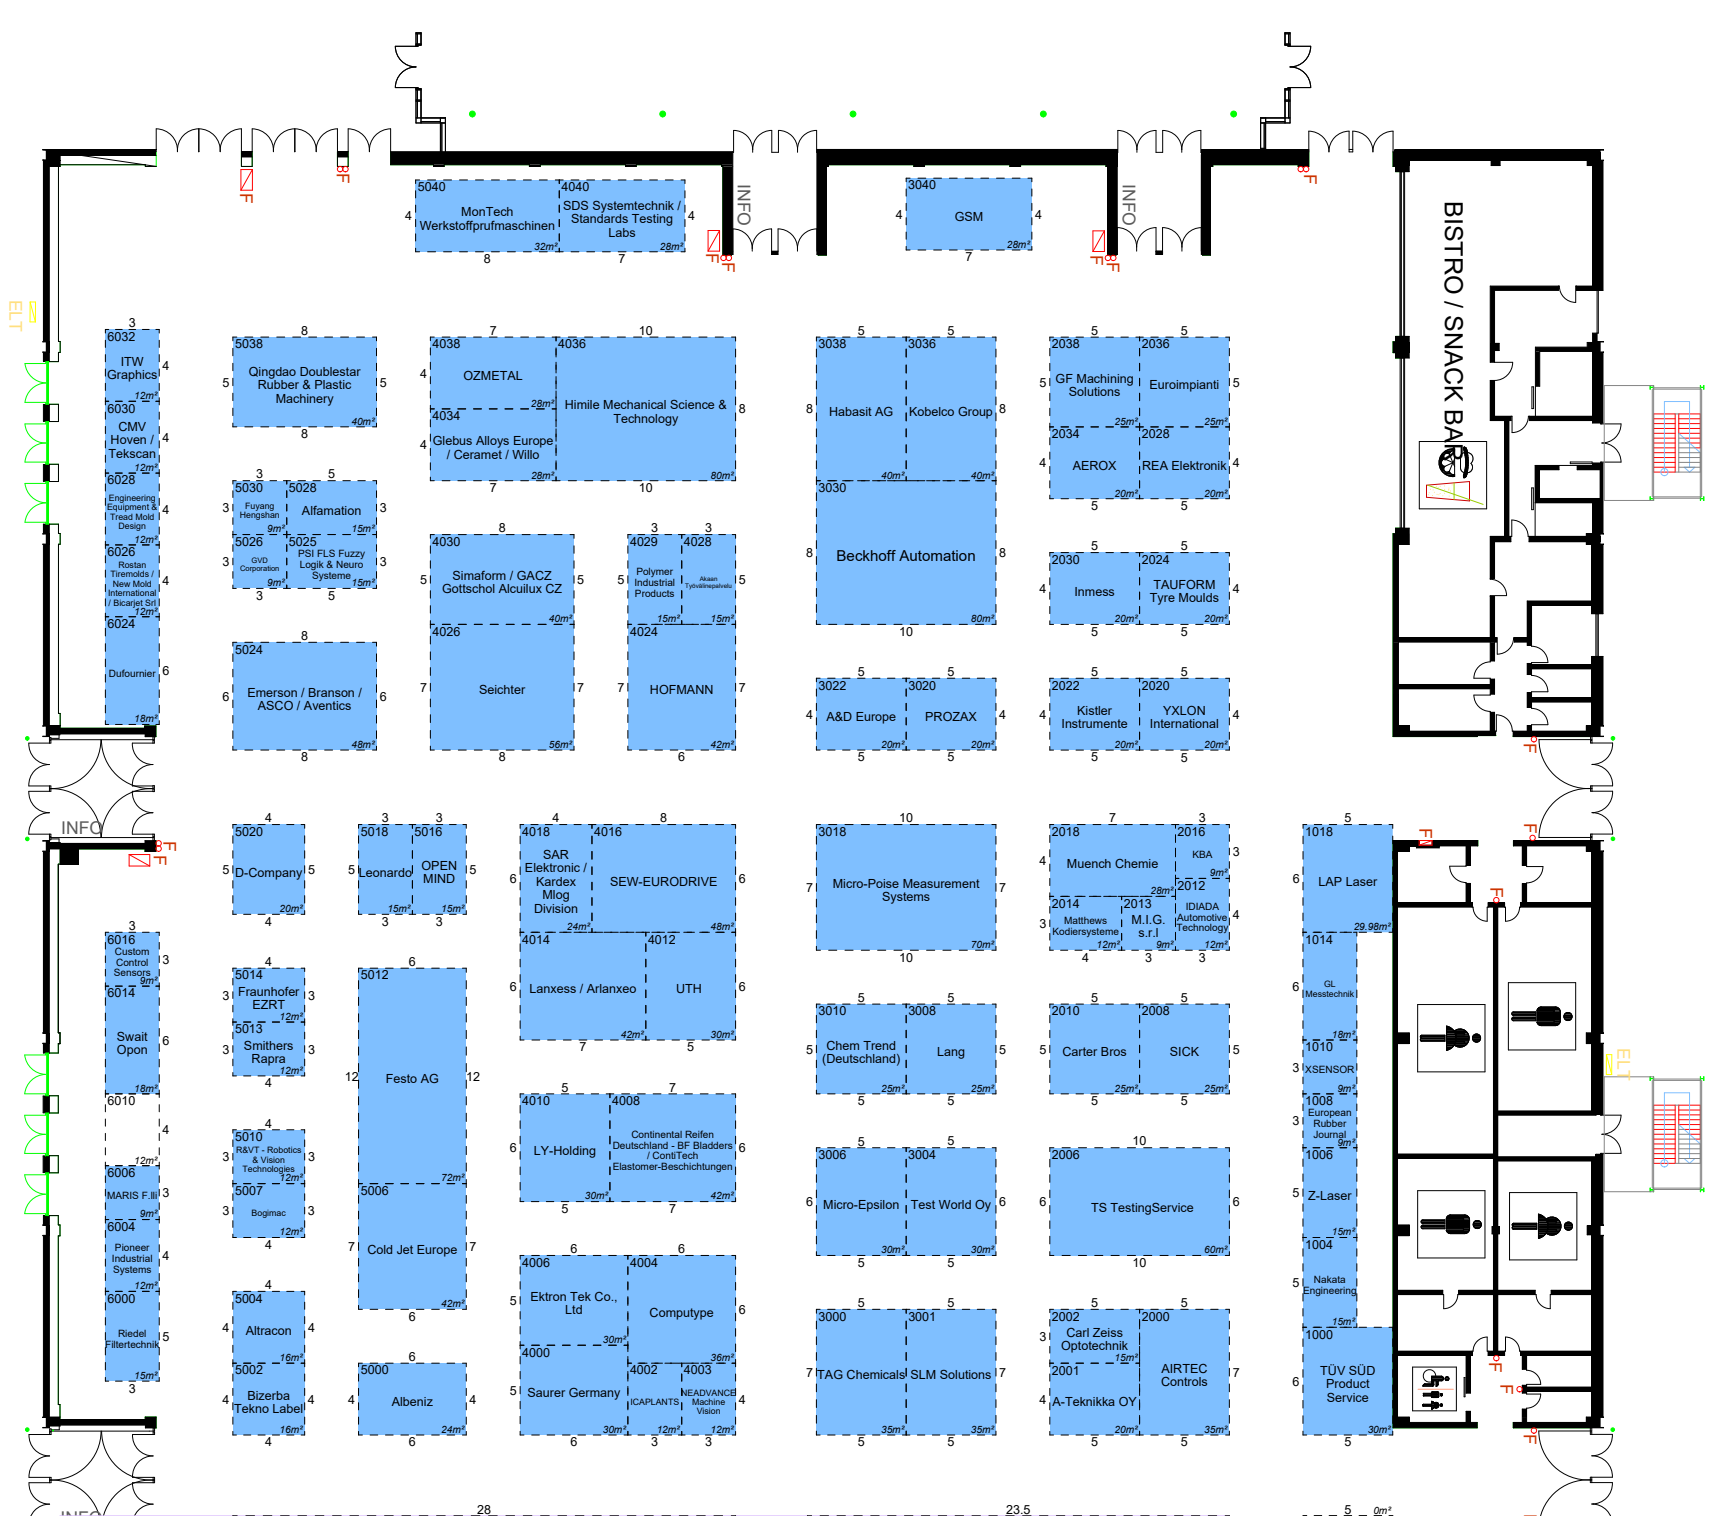

# tire technology EXPO 2019

5 - 7 MARCH 2019  
DEUTSCHE MESSE  
HALLS 19,20 & 21

MAIN ENTRANCE  
CONFERENCE & EXHIBITION