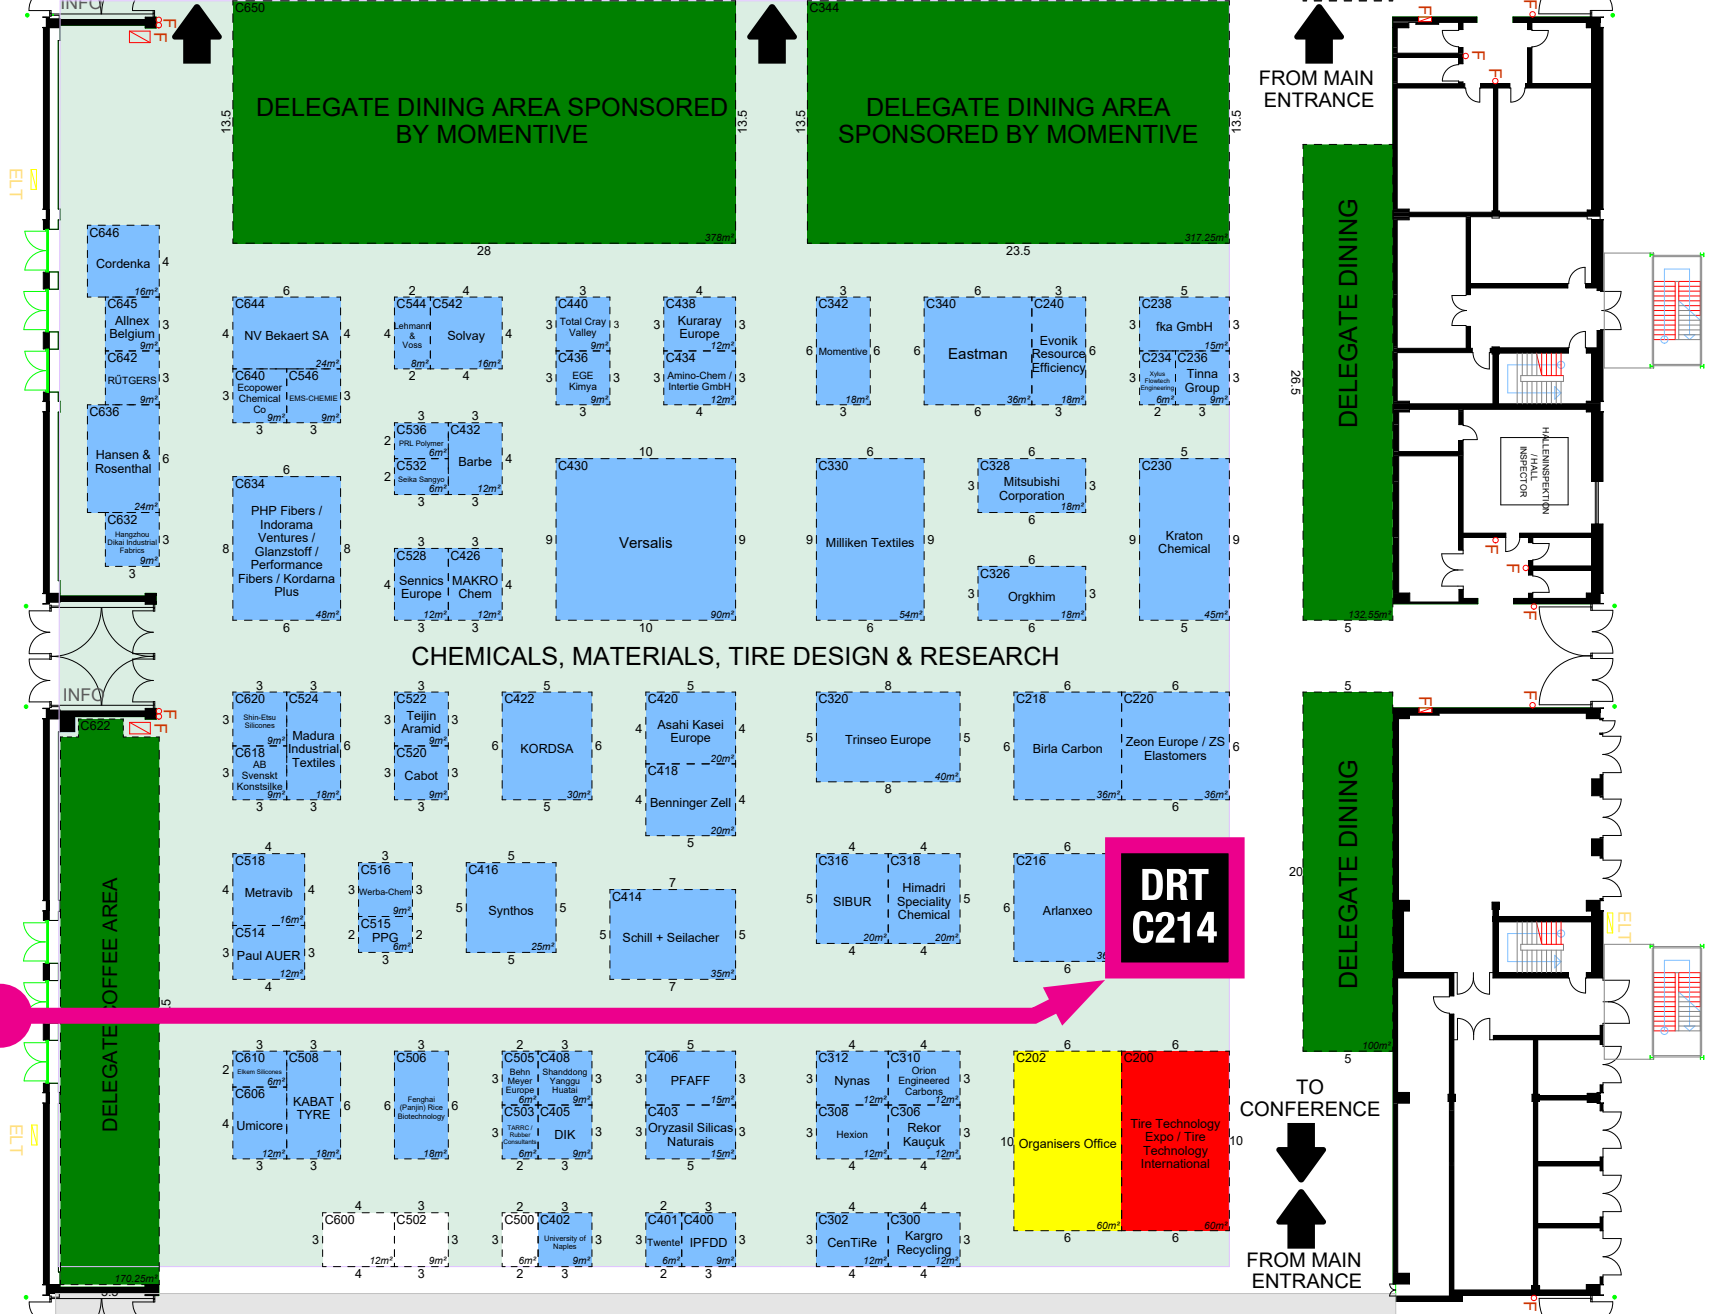

# tire technology EXPO 2019

5 - 7 MARCH 2019  
DEUTSCHE MESSE  
HALLS 19,20 & 21

MAIN ENTRANCE  
CONFERENCE & EXHIBITION