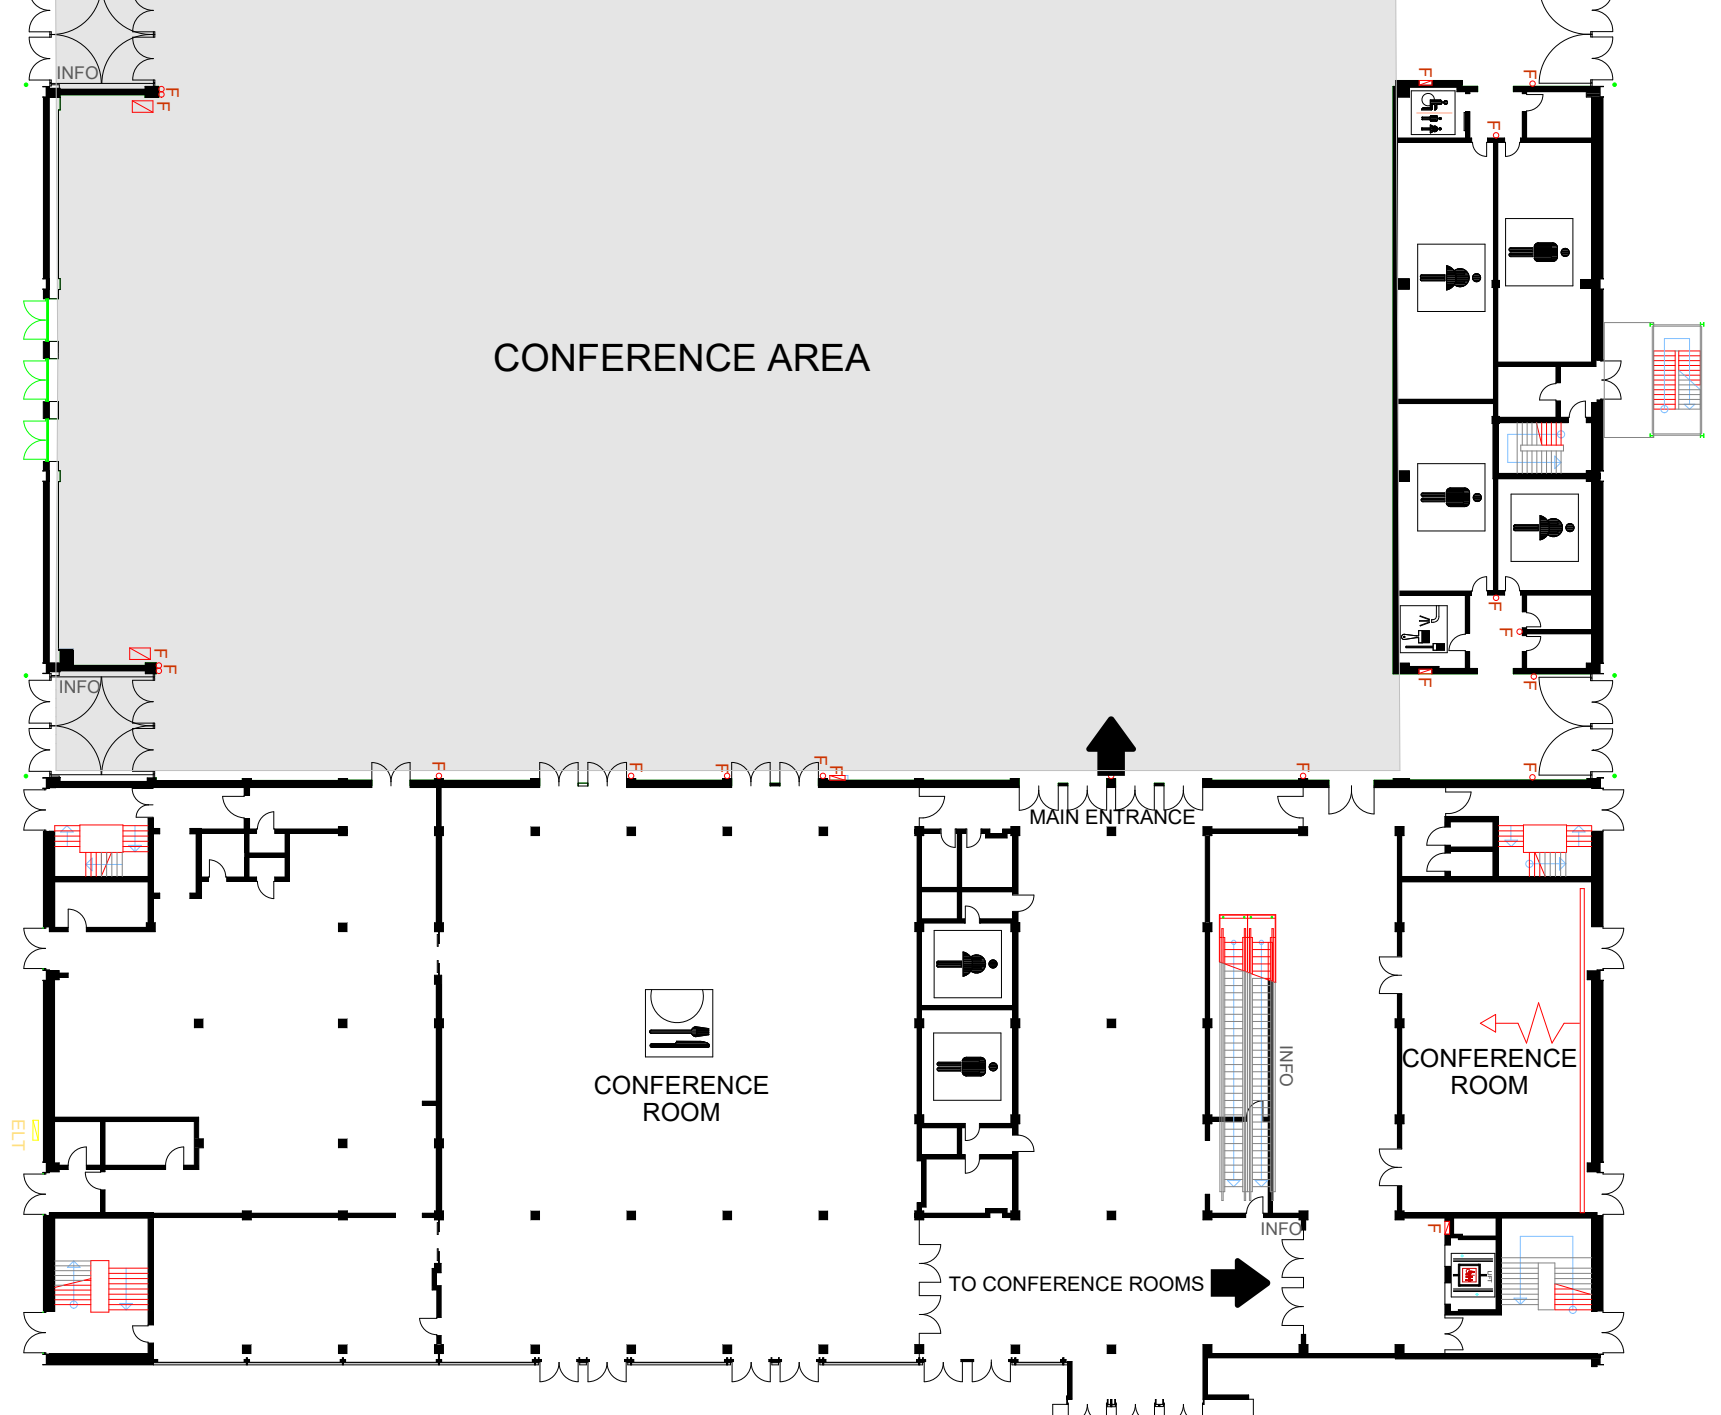

# tire technology EXPO 2019

5 - 7 MARCH 2019  
DEUTSCHE MESSE  
HALLS 19,20 & 21

MAIN ENTRANCE  
CONFERENCE & EXHIBITION